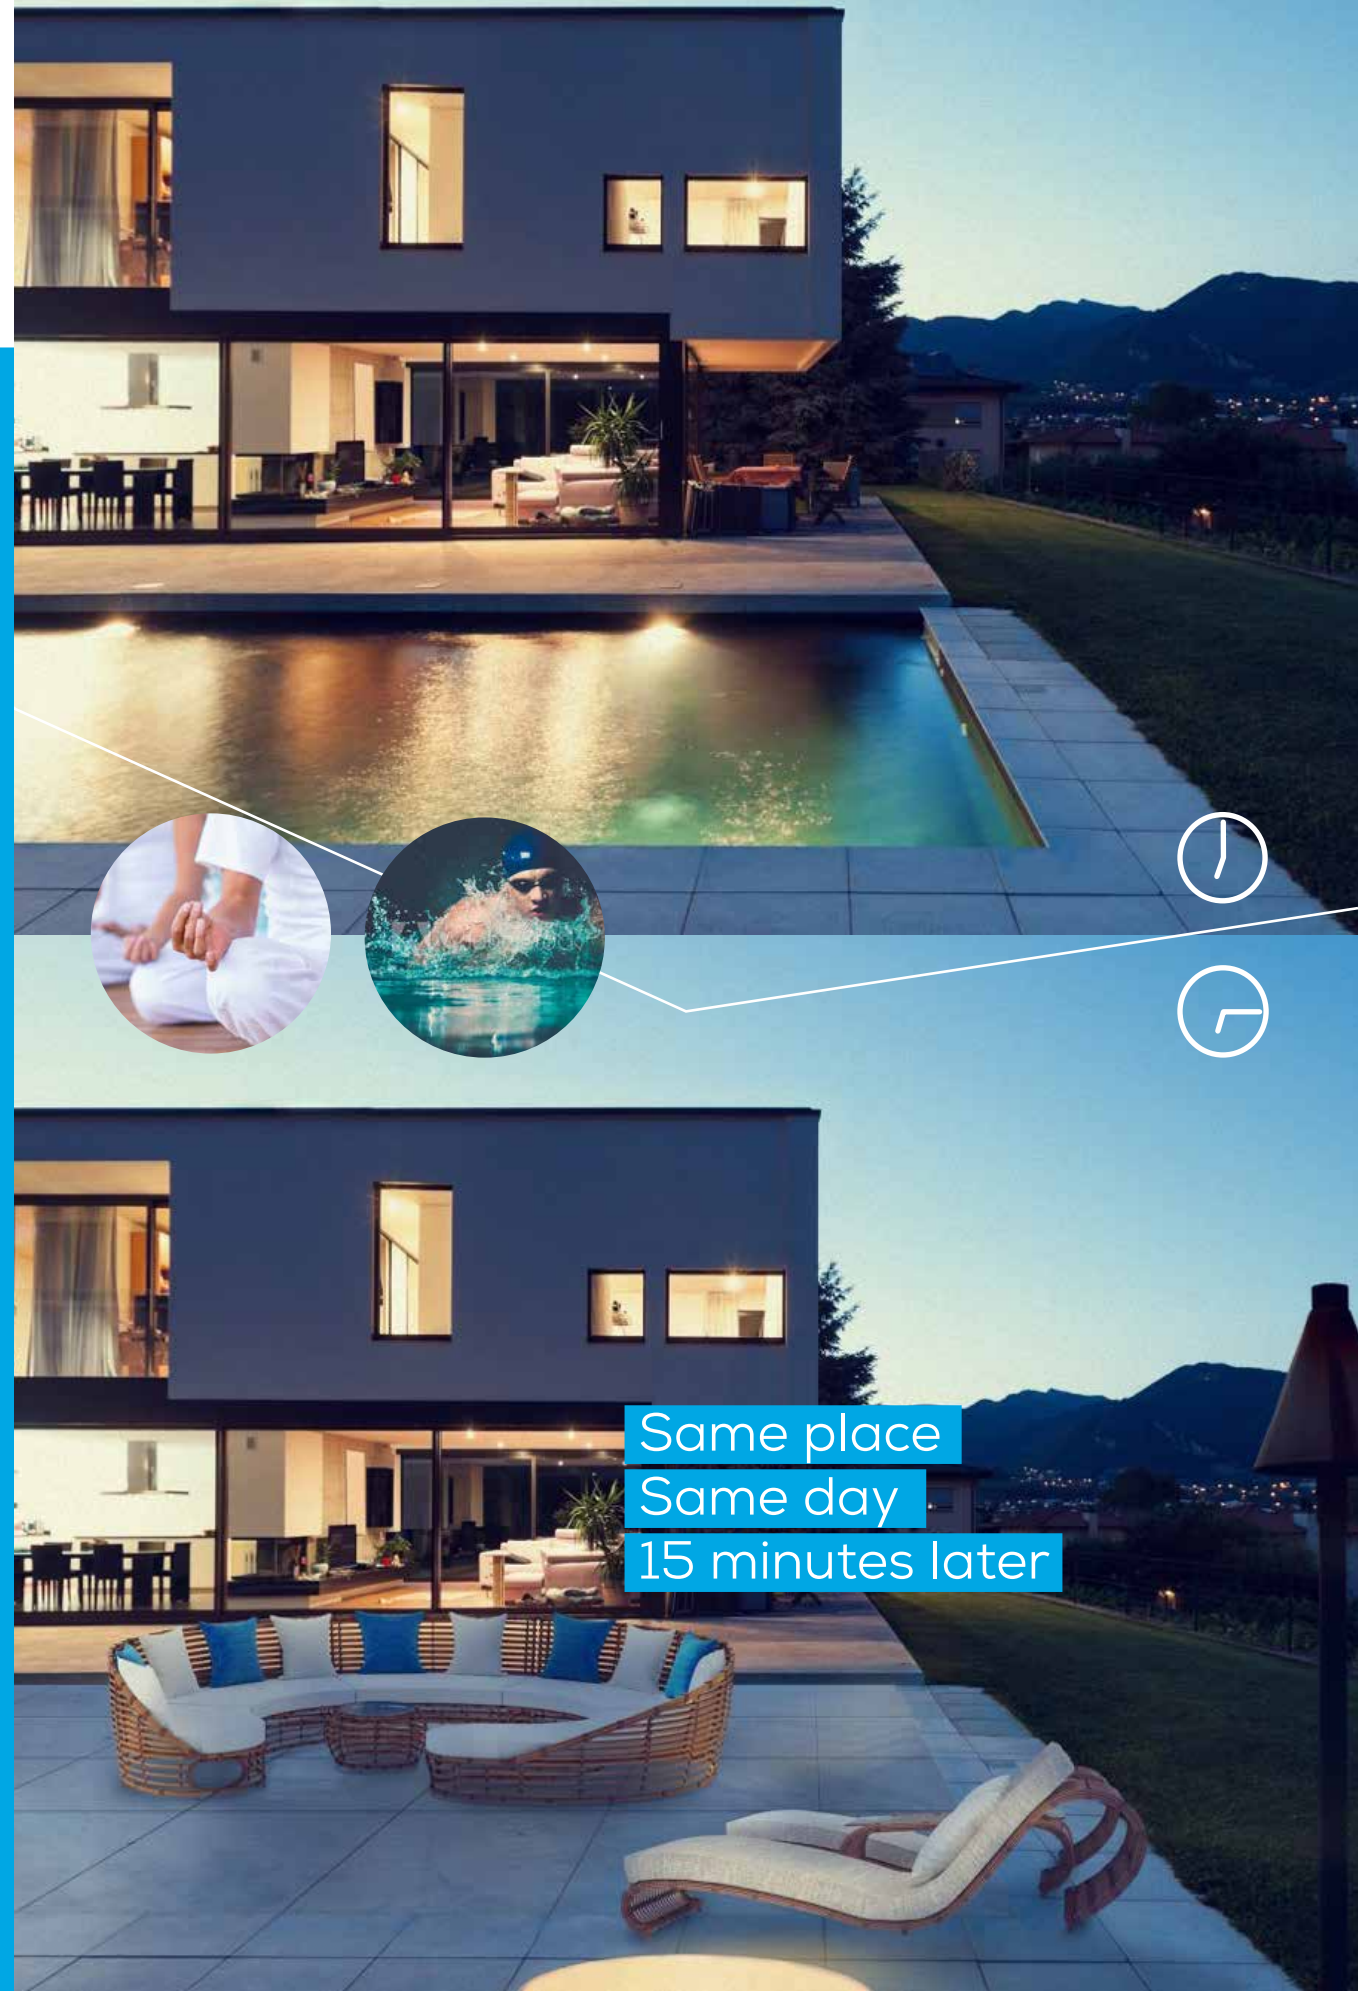

IMA

GINE

**AKVO
SPIRALIFT**

MOVABLE POOL FLOORS

AMI TIME

A pool that fits
your lifestyle
perfectly

Same place
Same day
15 minutes later

TRANSFORM YOUR SPACE AT THE TOUCH OF A BUTTON.

With **AKVO SPIRALIFT**, you don't have to choose between a pool, a patio and a play area for the kids: you can have it all, and all in the same space. Thanks to a movable floor that lifts and lowers with ease, in just 15 minutes your pool adapts to your lifestyle and favorite activities. Imagine a swimming pool in the morning, a paddling pool for children in the afternoon, a patio terrace for entertaining friends in the evening... you can fully enjoy your space without compromising a thing!

A NEW GENERATION OF MULTIFUNCTIONAL POOLS

The pool of the future is more than just a pool. It's a pool whose depth can be adjusted to ensure the safety of younger swimmers. It's a retractable patio that can be set up for dining, dancing and playing. It's an eco-friendly solution that reduces evaporation during the day and minimizes heat loss at night. Ensuring optimum flexibility, **AKVO SPIRALIFT** is ready to be installed in your yard or home today.

TWICE THE LIVING SPACE WITH THE SAME SURFACE AREA

In an urban setting, finding the space to build a pool can be a challenge. But that's no reason to abandon your dream! With its multifunctional configuration, **AKVO SPIRALIFT** lets you double the design possibilities without doubling up on space – adding significant value to your property.