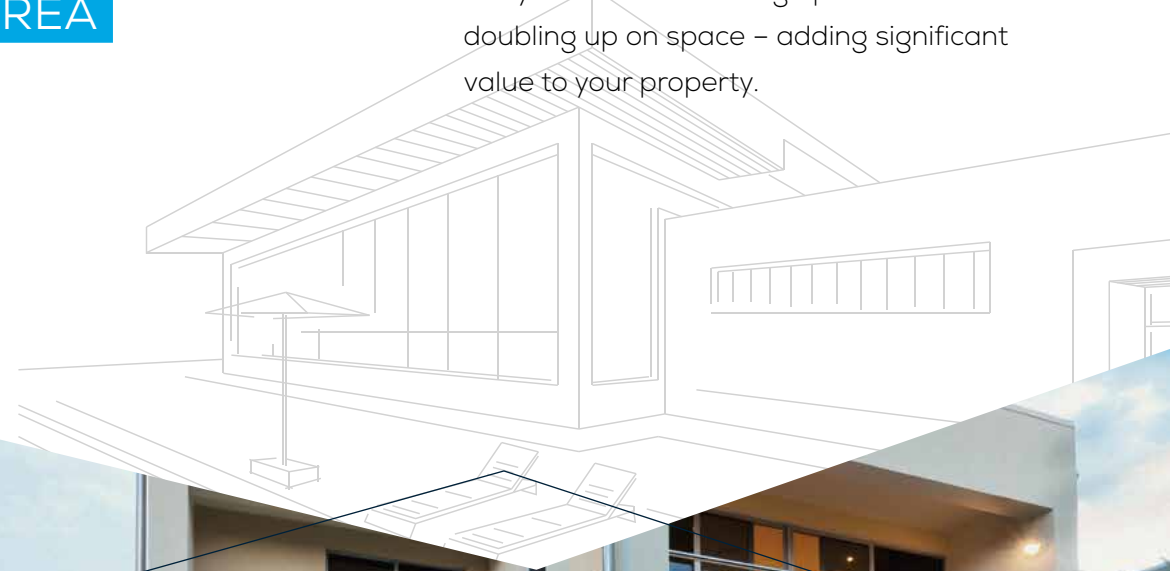

With **AKVO SPIRALIFT**, you don't have to choose between a pool, a patio and a play area for the kids: you can have it all, and all in the same space. Thanks to a movable floor that lifts and lowers with ease, in just 15 minutes your pool adapts to your lifestyle and favorite activities. Imagine a swimming pool in the morning, a paddling pool for children in the afternoon, a patio terrace for entertaining friends in the evening... you can fully enjoy your space without compromising a thing!

A NEW GENERATION OF MULTIFUNCTIONAL POOLS

The pool of the future is more than just a pool. It's a pool whose depth can be adjusted to ensure the safety of younger swimmers. It's a retractable patio that can be set up for dining, dancing and playing. It's an eco-friendly solution that reduces evaporation during the day and minimizes heat loss at night. Ensuring optimum flexibility, **AKVO SPIRALIFT** is ready to be installed in your yard or home today.

TWICE THE LIVING SPACE WITH THE SAME SURFACE AREA

In an urban setting, finding the space to build a pool can be a challenge. But that's no reason to abandon your dream! With its multifunctional configuration, **AKVO SPIRALIFT** lets you double the design possibilities without doubling up on space – adding significant value to your property.